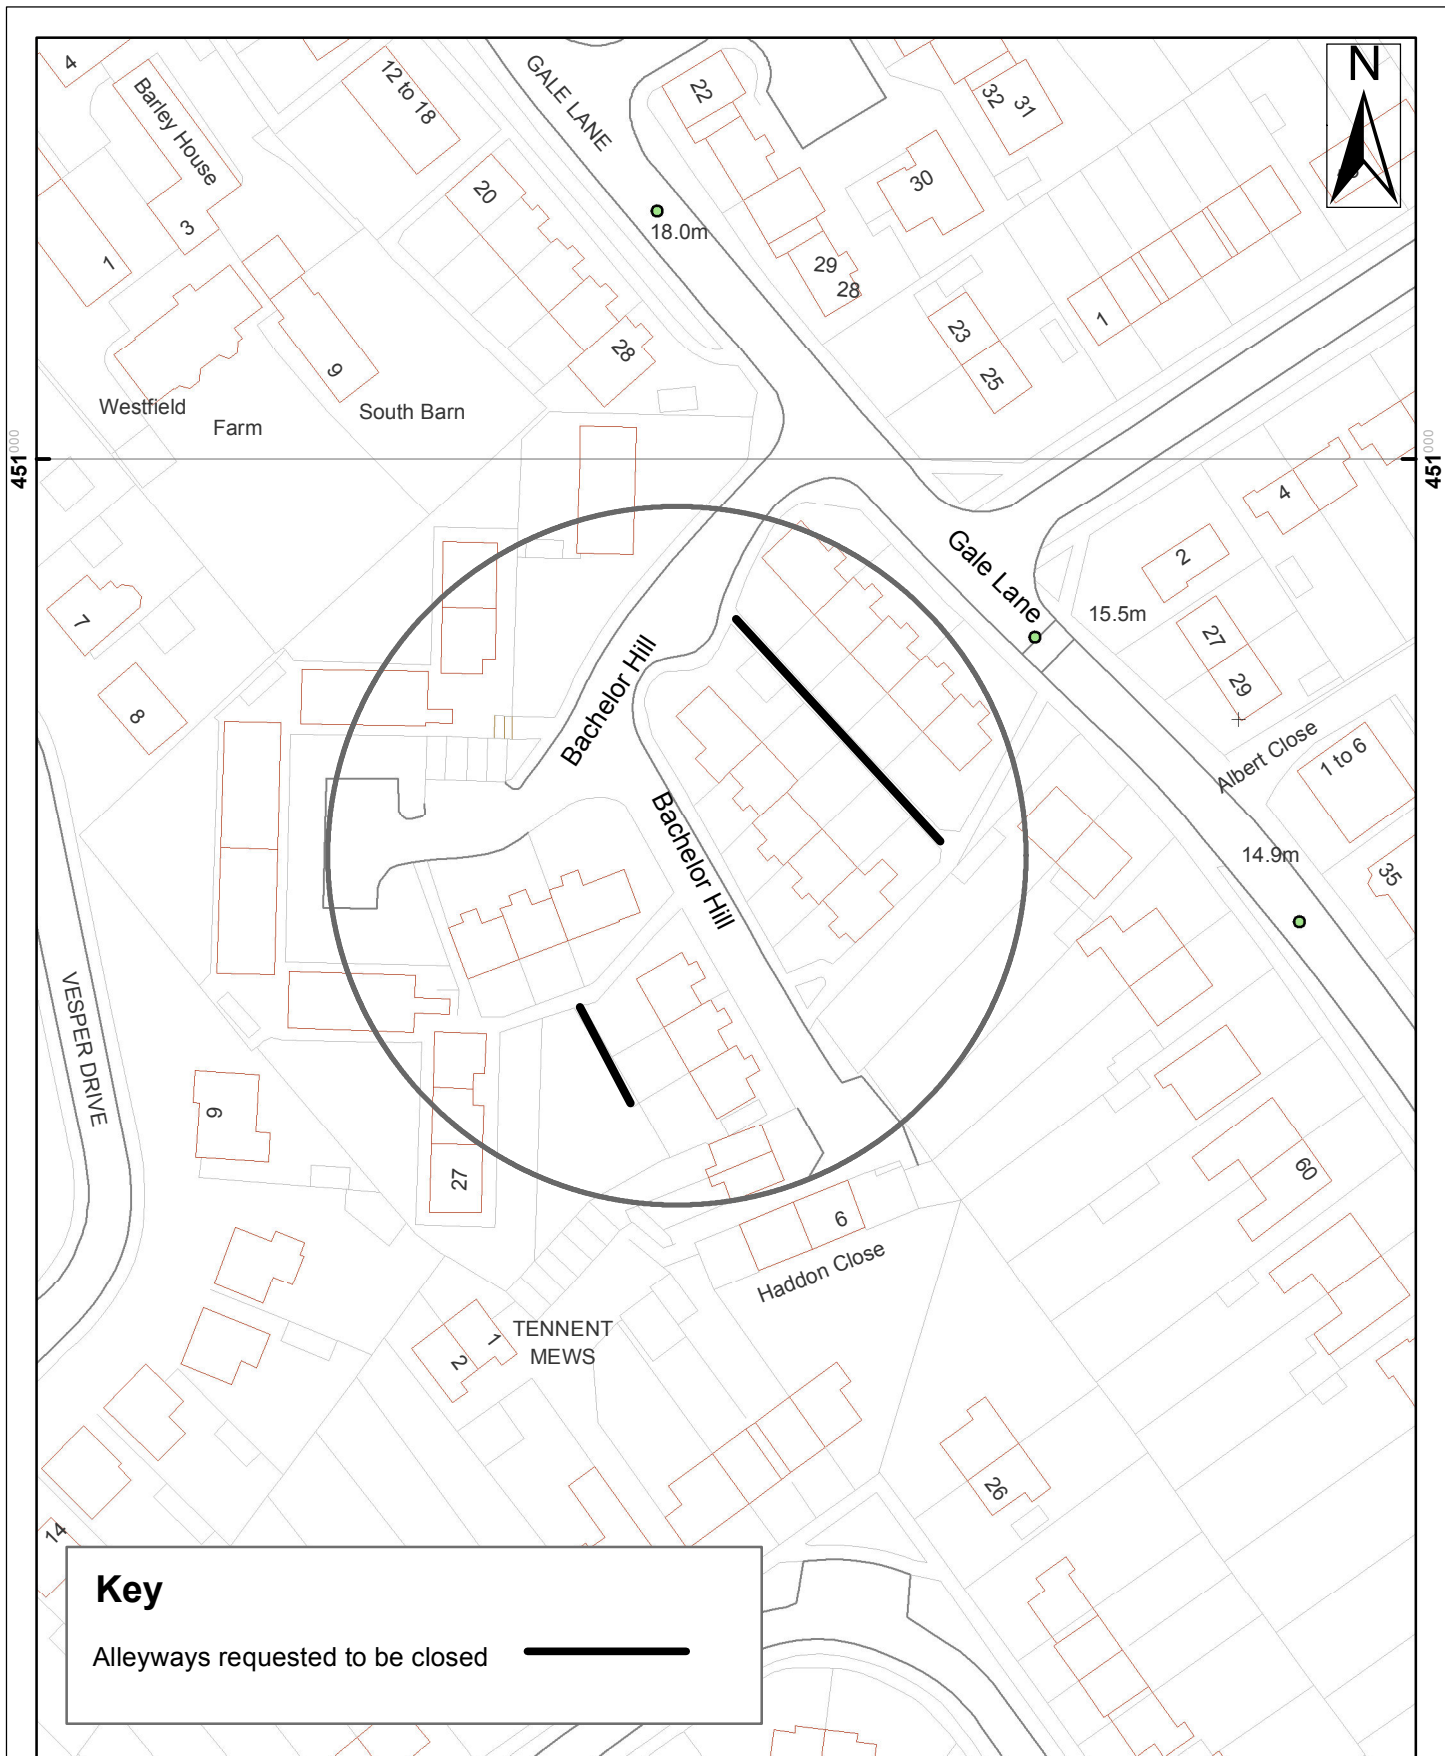

# Annex 2: Location Plan

West Offices, Station Rise, York,  
YO1 6GA  
Telephone: 01904 551550

## Location Plan

Scale 1:1,000

Drawn By:

Date:

Public Rights of Way

Reference:

Drawing No.

Contains Ordnance Survey data © Crown copyright and database right 2015